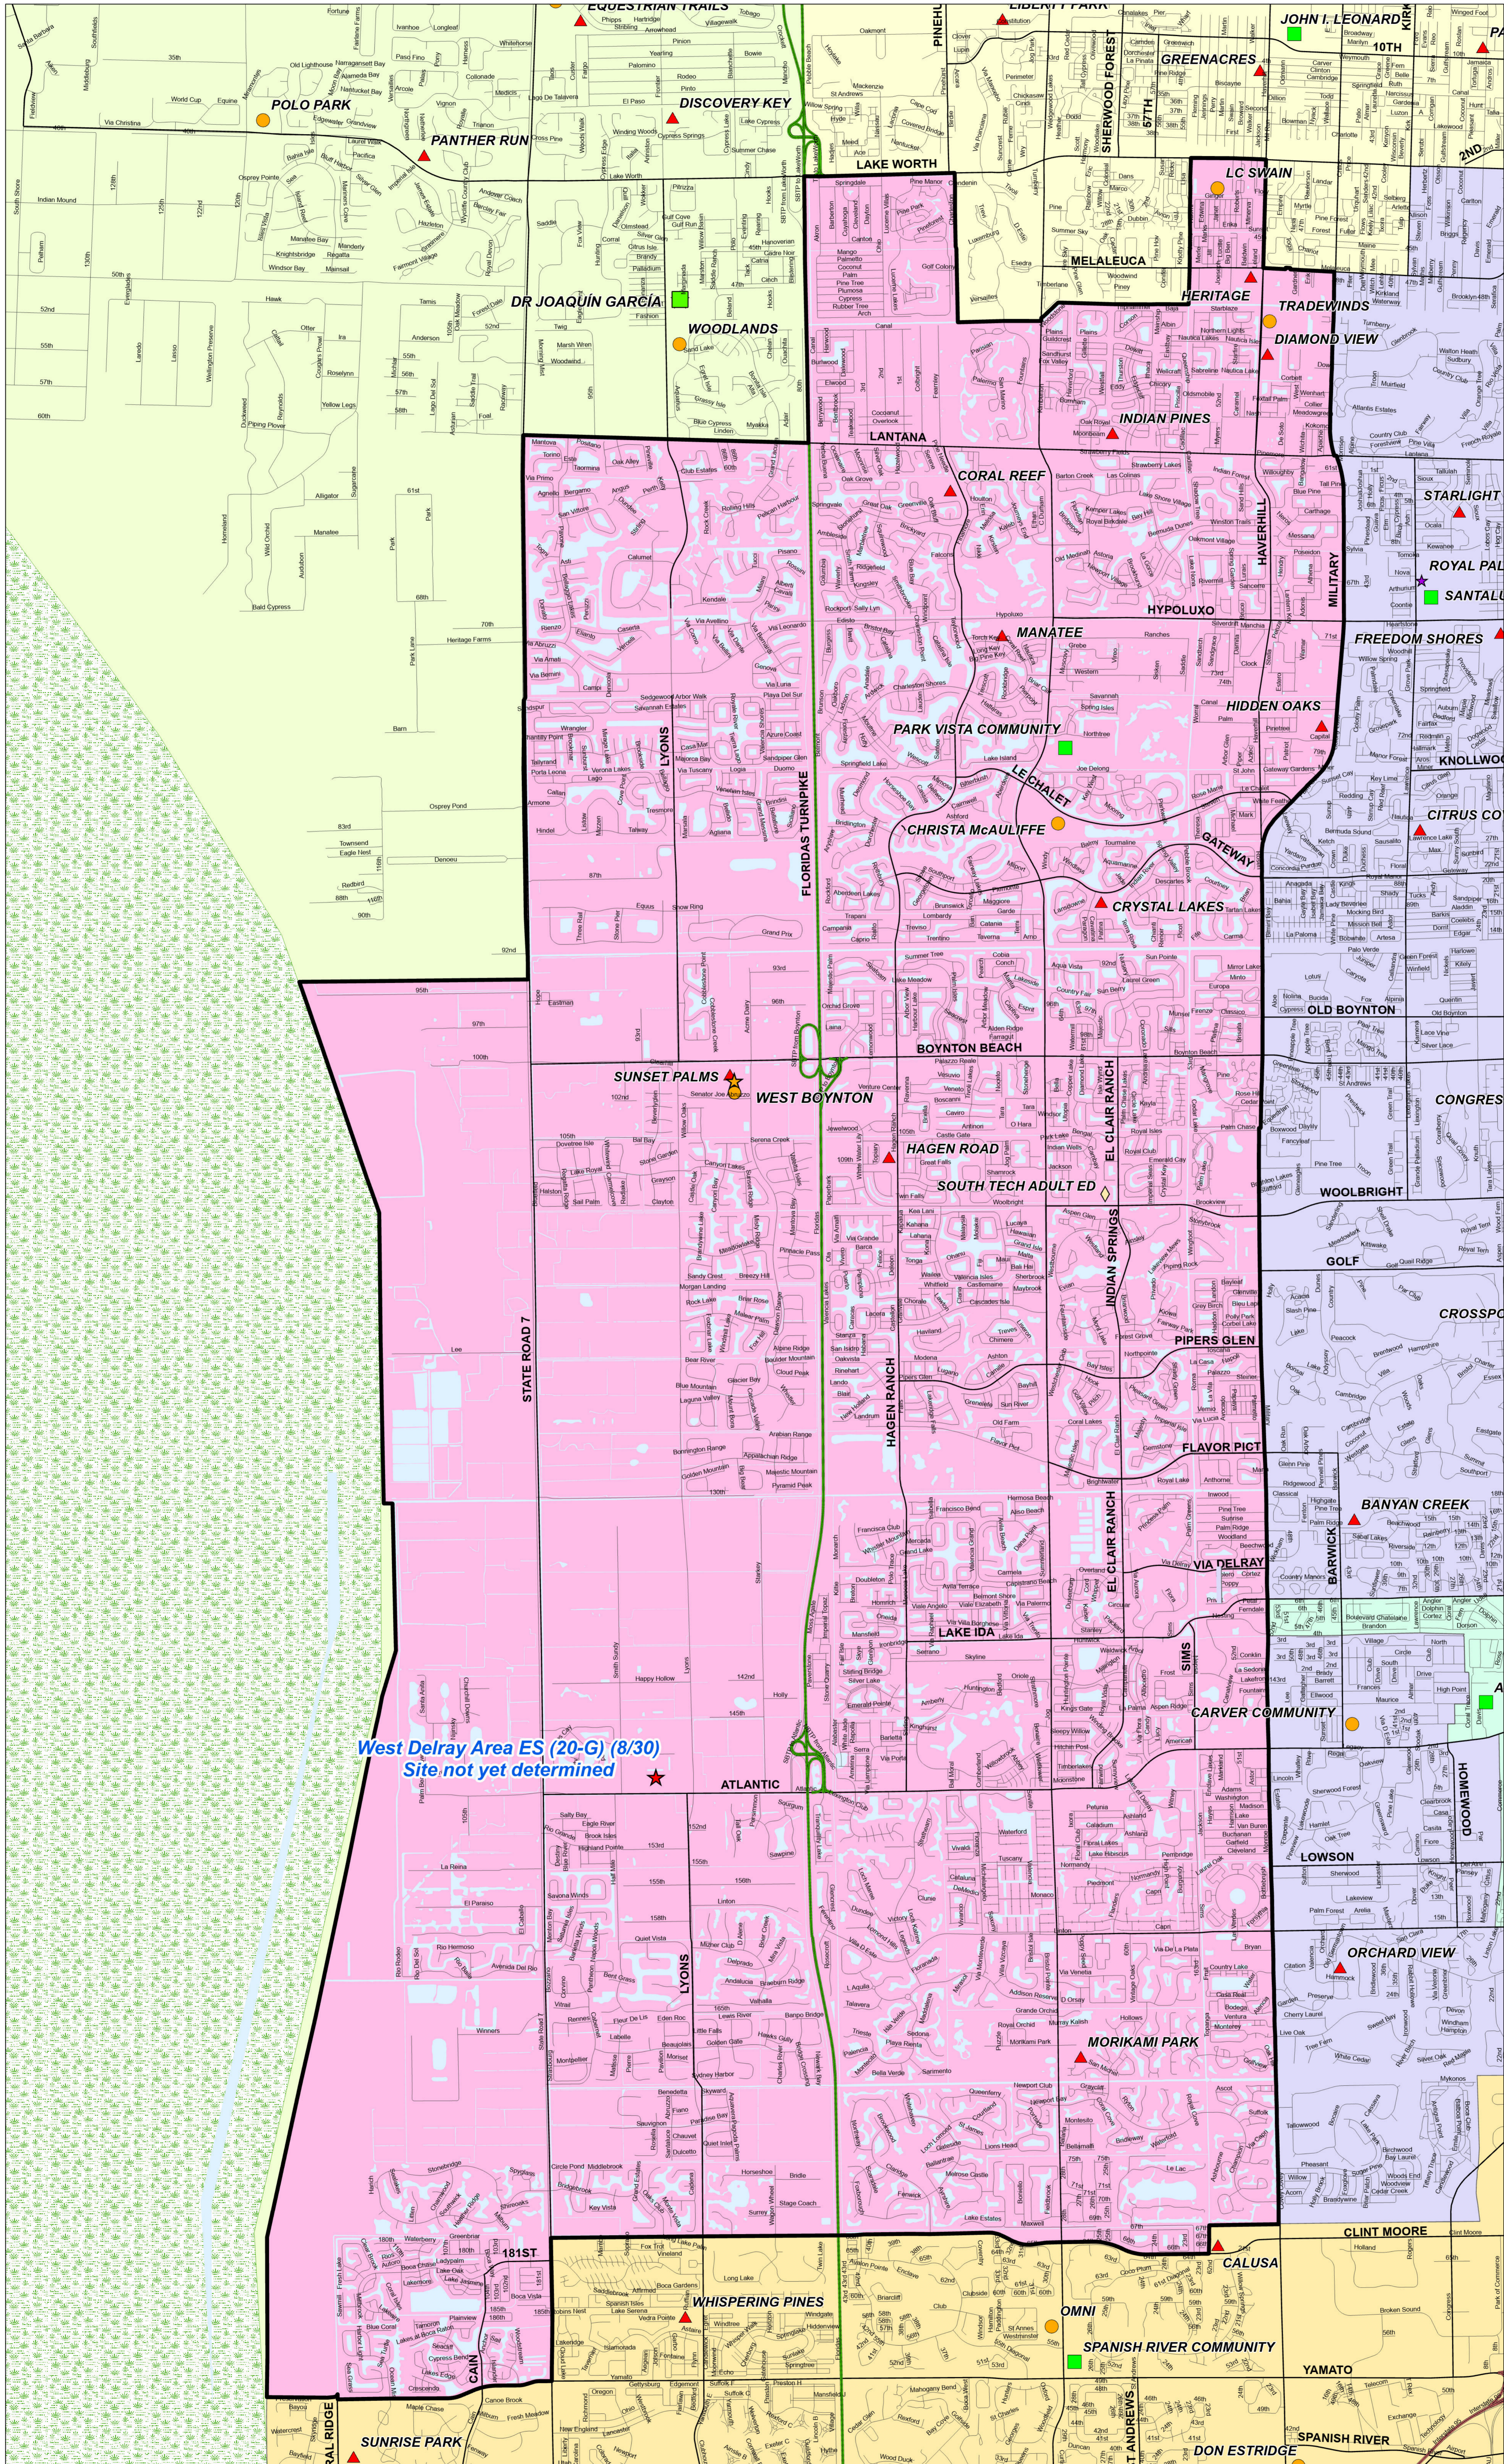

District 3

(map updated 11/24)

West Delray Area ES (20-G) (8/30)
Site not yet determined

- Highways**
 - Florida's Turnpike
 - Interstate 95
 - Major Roads
 - Secondary Roadways

- New Schools**
 - Elementary
 - Middle
 - High

- Schools**
 - Adult & Community
 - Alternative
 - ESE
 - Elementary
 - Middle
 - High
 - Canals and Lakes
 - Loxahatchee Refuge
 - School Board District 3

- 2021 School Board Districts**
 - District 1 - Matthew Jay Lane, Esq.
 - District 2 - Virginia Savietto
 - District 3 - Karen Brill
 - District 4 - Erica Whitfield
 - District 5 - Gloria Branch
 - District 6 - Marcia Andrews
 - District 7 - Edwin Ferguson, Esq.